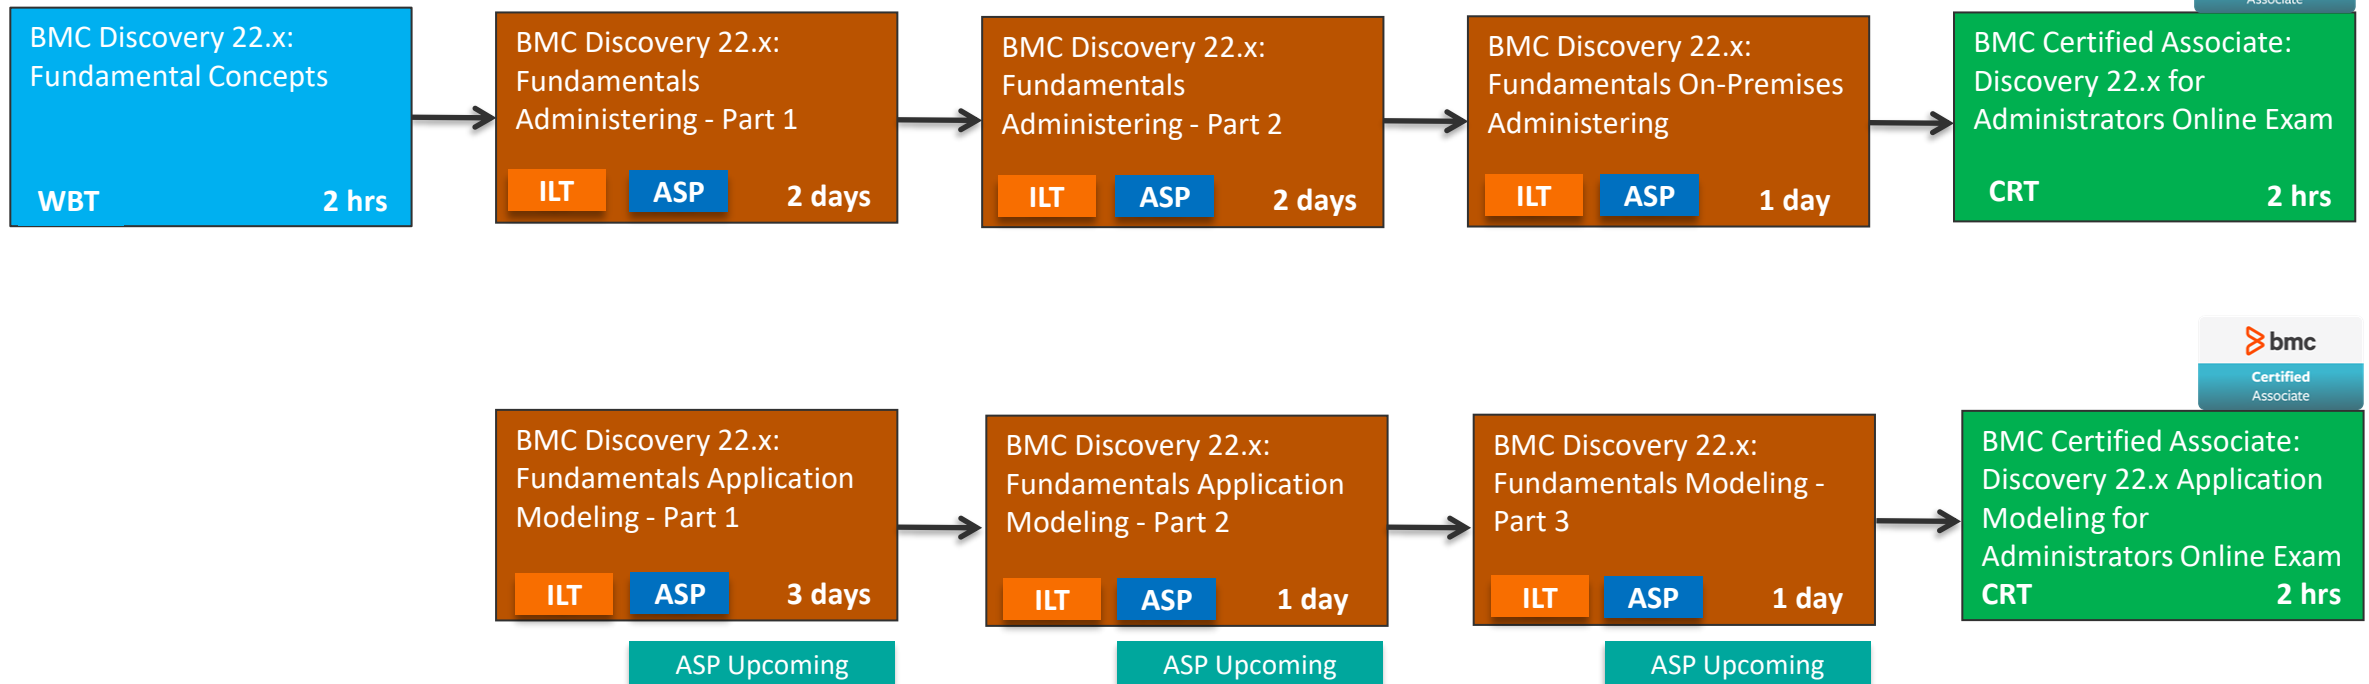

Fundamentals Learning Track